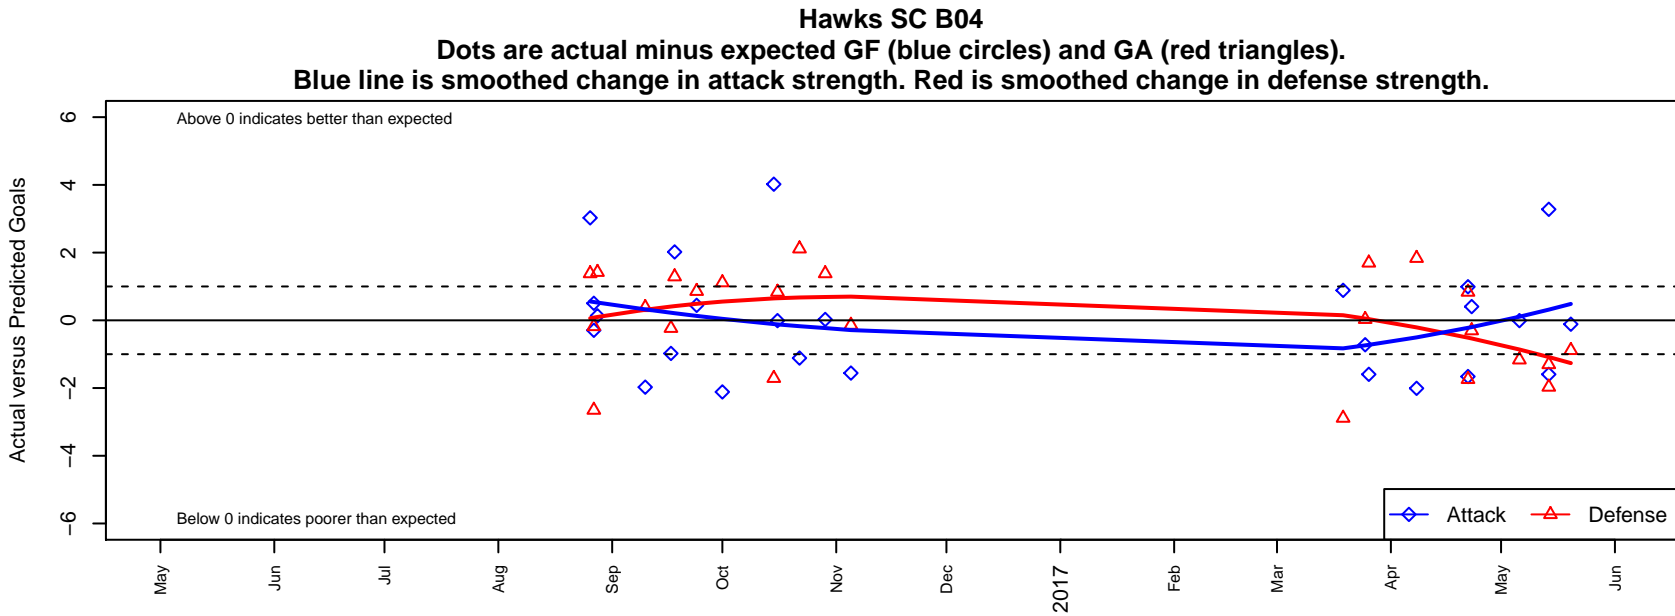

**attack and defense variance (black dot)
relative to other teams
and top 10 in region**

**attack and defense rating
relative to others at age
and all opponents in last 13 months**

Hawks SC B04

Pullman, WA
B04 total strength=755
attack=1.44 defense=0.51
fall league = PSPL–Inland Copa 1 East U13
spr league = Spr PSPL–Inland Copa Classic U

alt names used:
Hawks Soccer Club Boys 04
Hawks Soccer Club Boys 04
HAWKS SC B04 RED (WA)
HAWKS SC B04 RED (WA)

Venues played:
2016 River City Challenge U13 (2004) U13
2016 PSPL–Inland Copa 1 East U13
2016 Spr PSPL–Inland Copa Classic U13
2016 WA Cup U13 Silver U13